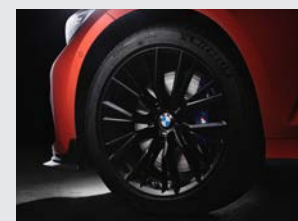

Rear Spoiler in Matt Black

18" 796 M Jet Black Alloy Wheels

MOTORSPORT PACKAGE.

Exterior Mirror Caps in Carbon Fibre

Kidney Grille in High-Gloss Black

Rear Spoiler in Matt Black

18" 796 M Jet Black Alloy Wheels