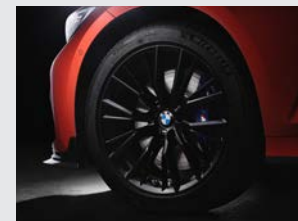

18" 796 M Jet Black Alloy Wheels