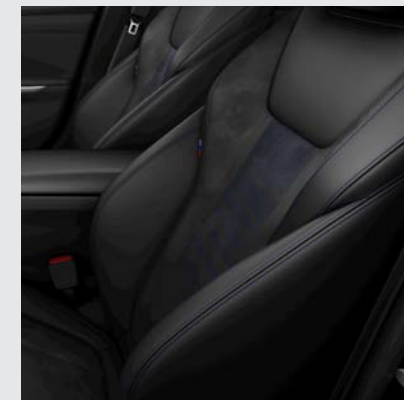

Please visit www.bmw.in for more information.

EXTERIOR COLOURS.

6 | 7

Sunset Orange (Metallic)

Tanzanite Blue (Metallic)

Dravit Grey (Metallic)

INTERIOR TRIMS.

Alcantara Sensatec combination Black | contrast stitching Blue | Black